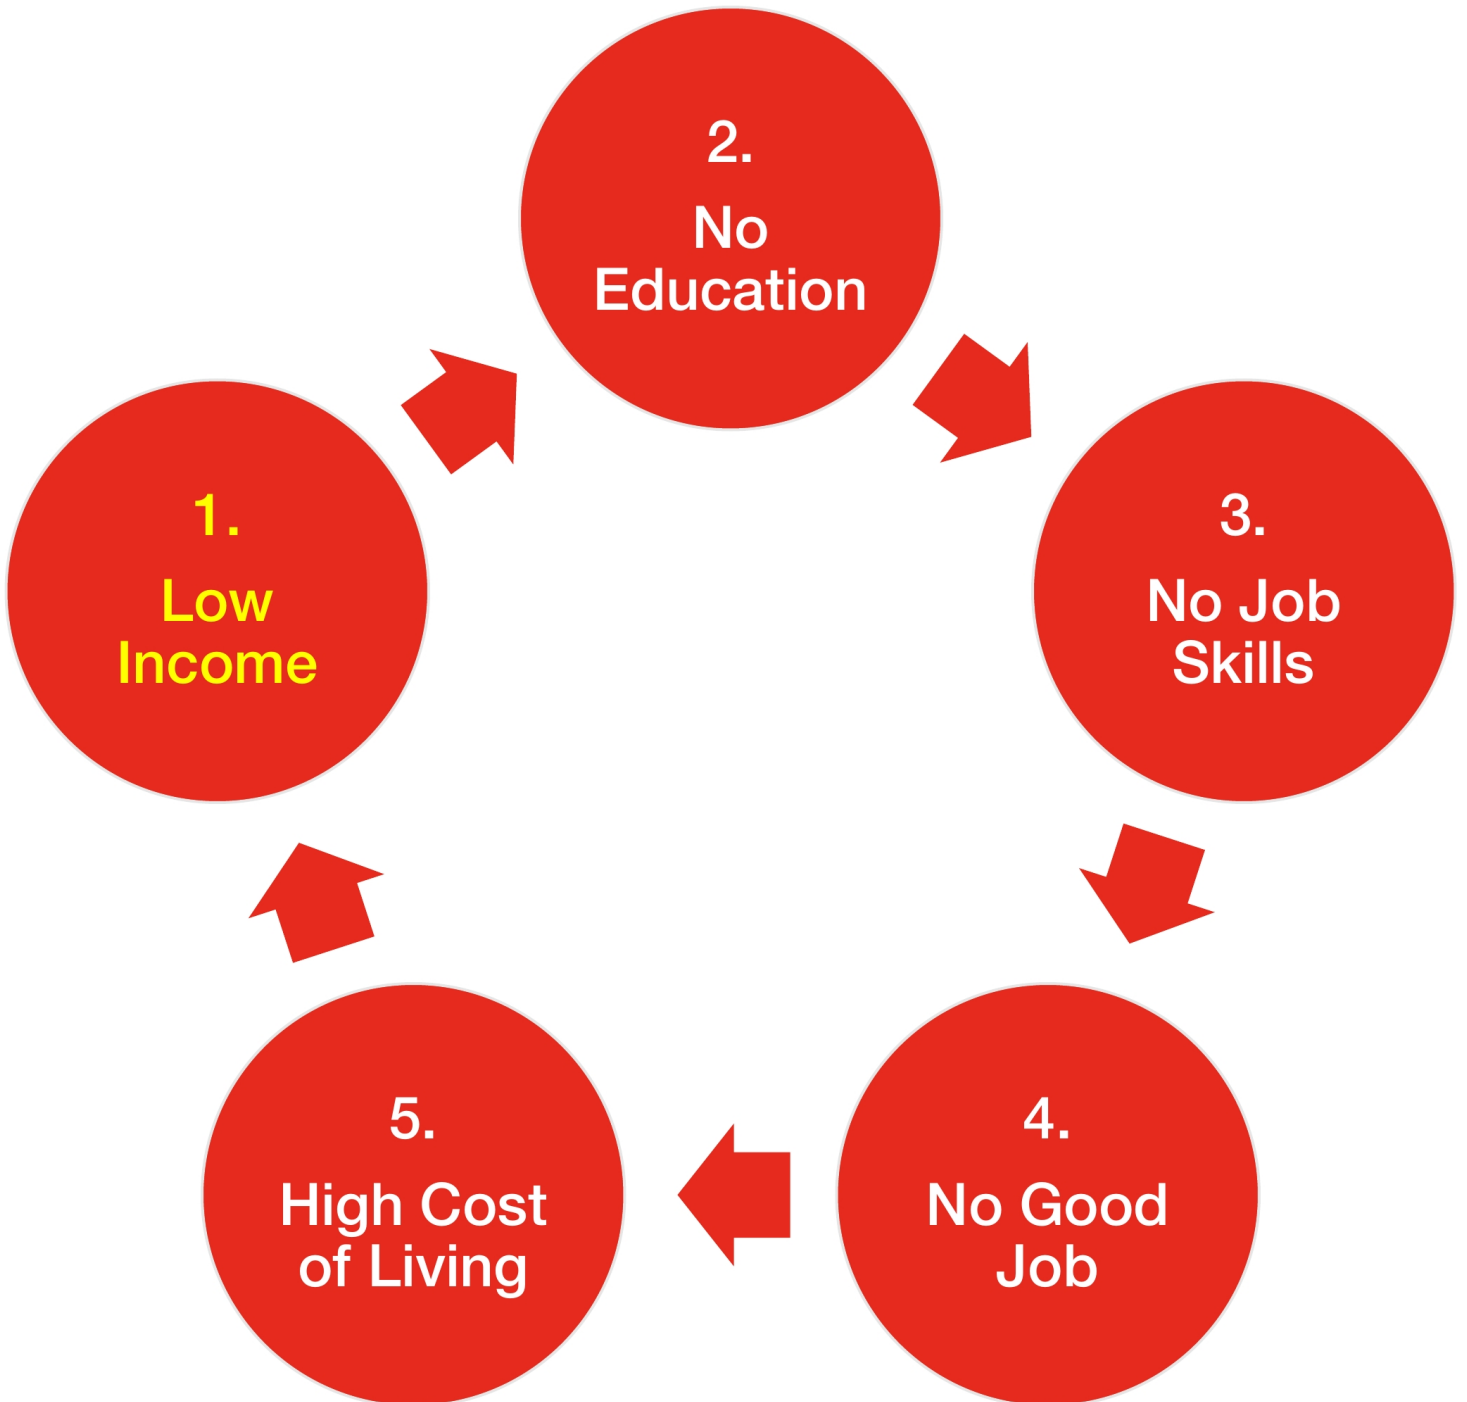

LEARN ENGLISH COURSE

CENTER FOR CRITICAL STUDIES

REQUIREMENTS

A PHONE
3G/WIFI INTERNET
A HEADSET

THE MOST POWERFUL LANGUAGE
OF THE WORLD

IT IS TIME TO

**BREAK THE
NON STOP
CIRCLE OF LOW INCOME
& HELPLESSNESS**

BREAK THIS CIRCLE NOW

LEARN ENGLISH

KEY INFORMATION

ALTERNATE DAY CLASSES

A day for class & next for homework completion, practice

ADMISSION TEST

To check your present level of English language skills. [You need to score a minimum of 45% to get admission.](#)

MONTHLY FEE: INR 1599

Small investment for life. Choose the payment plan of your choice given at the end.

DURATION

Six months with a minimum of 72 classes of 60 minutes

ONLINE/OFFLINE CLASSES

With the help of Google classroom, Docs, Hangouts and multiple other language apps shown ahead.

LEARN ENGLISH

PAYMENT PLANS TO CHOOSE FROM

MONTHLY

INR 1599 per month

TWO INSTALMENTS

INR 4500 each. First at the beginning of the first week & second at the end of the third month

ONE TIME

INR 8000